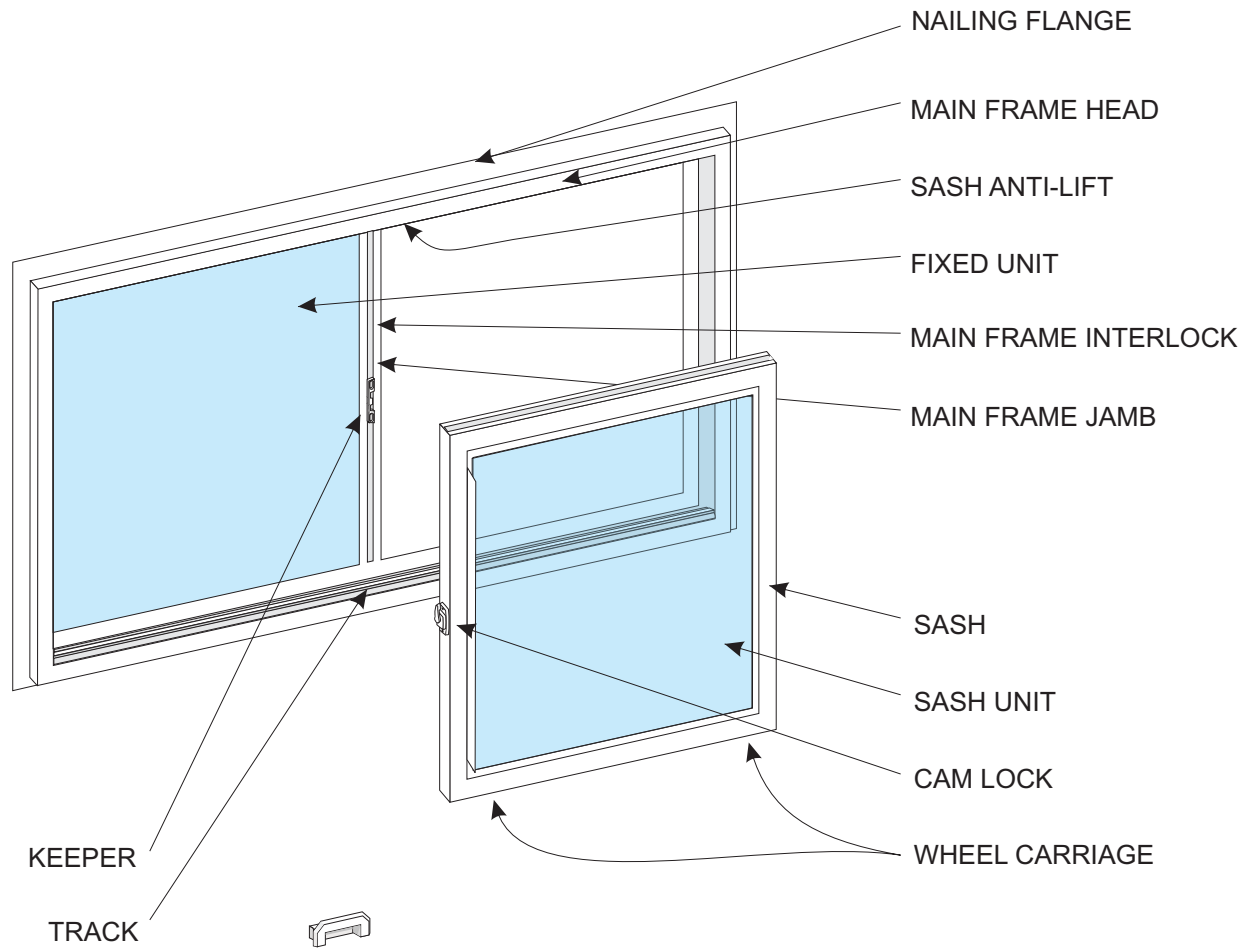

280 Horizontal Slider Component Identification

WEEP HOLE COVER

CAM LOCK

KEEPER

SASH ANTI-LIFT

WHEEL CARRIAGE
Adjustable Brass Rollers

EURO LOCK

EURO KEEPER

EURO BASE PLATE

280 Horizontal Slider Parts List

CAM LOCK (LEFT) XO
 WHITE - 677241K8
 BH295001
 ALMOND - 677241K29
 BH295054
 CLAY - 677241K17
 BH295051

CAM LOCK (RIGHT) OX
 WHITE - 677240K8
 BH294901
 ALMOND - 677240K29
 BH294954
 CLAY - 677240K17
 BH294951