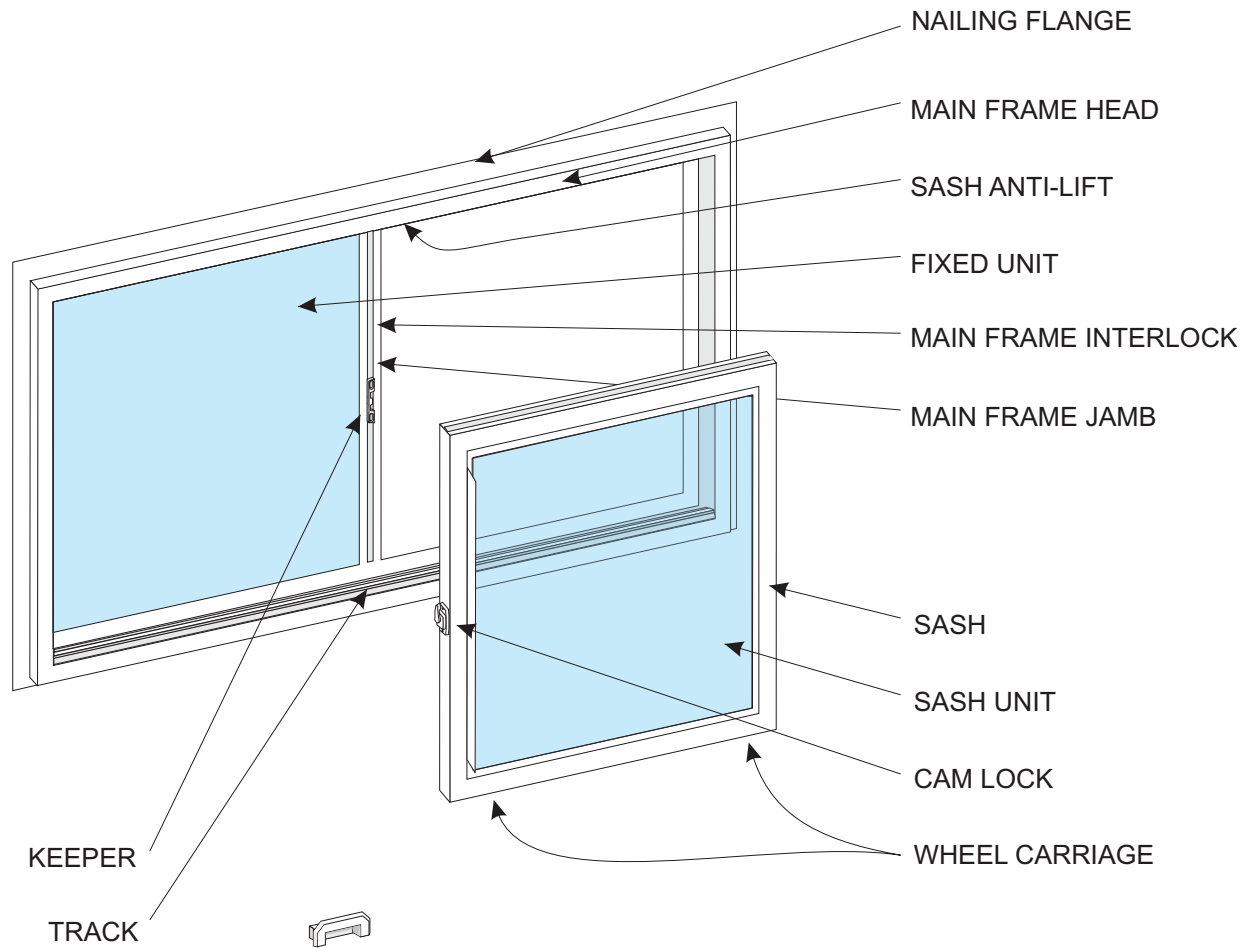

280 Horizontal Slider Component Identification

WEEP HOLE COVER

CAM LOCK

KEEPER

SASH ANTI-LIFT

WHEEL CARRIAGE
Adjustable Brass Rollers

EURO LOCK

EURO KEEPER

EURO BASE PLATE

280 Horizontal Slider Parts List

CAM LOCK (LEFT) XO
 WHITE - 677241K8
 BH295001
 ALMOND - 677241K29
 BH295054
 CLAY - 677241K17
 BH295051

CAM LOCK (RIGHT) OX
 WHITE - 677240K8
 BH294901
 ALMOND - 677240K29
 BH294954
 CLAY - 677240K17
 BH294951