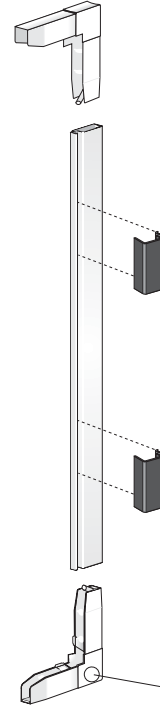

280 Horizontal Slider Component Identification

WEEP HOLE COVER

CAM LOCK

KEEPER

SASH ANTI-LIFT

WHEEL CARRIAGE
Adjustable Brass Rollers

EURO LOCK

EURO KEEPER

EURO BASE PLATE

280 Horizontal Slider Parts List

CAM LOCK (LEFT) XO
 WHITE - 677241K8
 BH295001
 ALMOND - 677241K29
 BH295054
 CLAY - 677241K17
 BH295051

CAM LOCK (RIGHT) OX
 WHITE - 677240K8
 BH294901
 ALMOND - 677240K29
 BH294954
 CLAY - 677240K17
 BH294951

HOLE PLUG
WHITE - BH286301
ALMOND - BH286354
CLAY - BH286351

WOOD REINF.
#6x1" Phil,Flat
BF154400

FRAME INTERLOCK SCREW
W/ rubber washer
8X212.TR.SQ.SS.18-8
BF156000

SWEEP LOCK SCREW
CAM LOCK SCREW
KEEPER SCREW
#6x3/4" Phil,Flat,Tek
WHITE - BF207751
ALMOND - BF207554
CLAY - BF207551

280 / 580 Series Window Screen

1/4" CORNER SPRING
BX118700

7/16" x 3/4"
SCREEN FRAME
WHITE - BX104901
ALMOND - BX104954
CLAY - BX104951
BRONZE - BX104892

VINYL PULL TAB
BX105470

7/16" CORNER
WHITE - BX104601
ALMOND - BX104654
CLAY - BX104651
BRONZE - BX104692