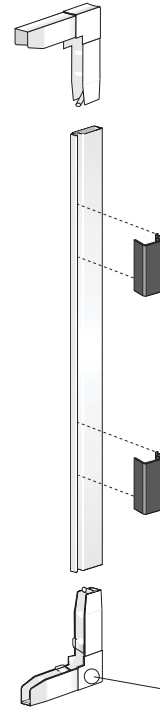

280 Horizontal Slider Component Identification

WEEP HOLE COVER

CAM LOCK

KEEPER

SASH ANTI-LIFT

WHEEL CARRIAGE
Adjustable Brass Rollers

EURO LOCK

EURO KEEPER

EURO BASE PLATE

280 Horizontal Slider Parts List

CAM LOCK (LEFT) XO
 WHITE - 677241K8
 BH295001
 ALMOND - 677241K29
 BH295054
 CLAY - 677241K17
 BH295051

CAM LOCK (RIGHT) OX
 WHITE - 677240K8
 BH294901
 ALMOND - 677240K29
 BH294954
 CLAY - 677240K17
 BH294951

HOLE PLUG
WHITE - BH286301
ALMOND - BH286354
CLAY - BH286351

WOOD REINF.
#6x1" Phil,Flat
BF154400

FIN-SEAL
WEATHERSTRIPPING
W232317
BH176801

SWEEP LOCK SCREW
CAM LOCK SCREW
KEEPER SCREW
#6x3/4" Phil,Flat,Tek
WHITE - BF207751
ALMOND - BF207554
CLAY - BF207551

VINYL PULL TAB
BX105470

7/16" CORNER
WHITE - BX104601
ALMOND - BX104654
CLAY - BX104651
BRONZE - BX104692

0.150 SCREEN SPLINE
BX103800