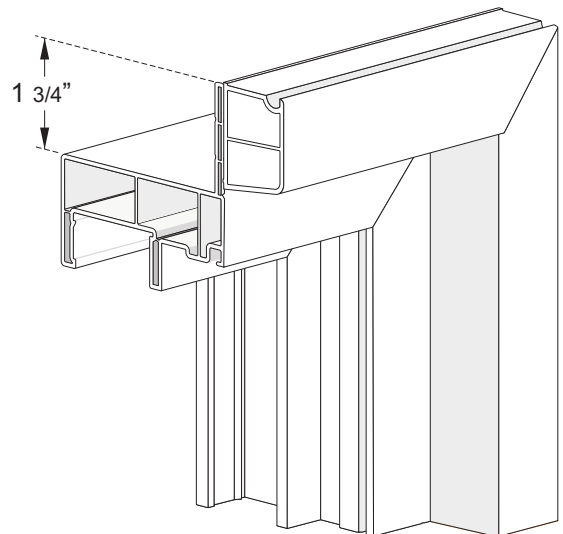

# Brickmold

| 1 3/8" |

| 1 1/4" |

9653  
2" BRICK MOLD  
WHITE BC965301  
ALMOND BC965354  
CLAY BC965351  
BRONZE BC965392

9654  
2" BRICK MOLD CAP  
WHITE BC965401  
ALMOND BC965454  
CLAY BC965451  
BRONZE BC965492

1 5/8" BRICKMOLD  
WHITE BC944001  
ALMOND BC944054  
CLAY BC944051  
BRONZE BC944092

OVERALL FINISH SIZE = NET + 4.125"

OVERALL FINISH SIZE = NET + 3.5"