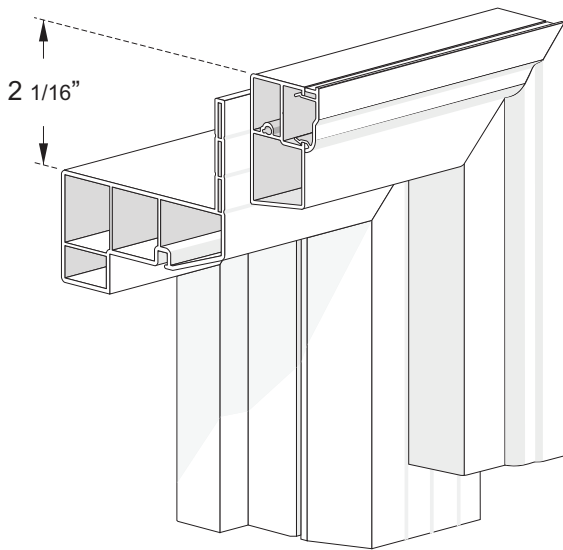

# Brickmold

| 1 3/8" |

| 1 1/4" |

9653  
2" BRICK MOLD  
WHITE BC965301  
ALMOND BC965354  
CLAY BC965351  
BRONZE BC965392

9654  
2" BRICK MOLD CAP  
WHITE BC965401  
ALMOND BC965454  
CLAY BC965451  
BRONZE BC965492

1 5/8" BRICKMOLD  
WHITE BC944001  
ALMOND BC944054  
CLAY BC944051  
BRONZE BC944092

OVERALL FINISH SIZE = NET + 4.125"

OVERALL FINISH SIZE = NET + 3.5"