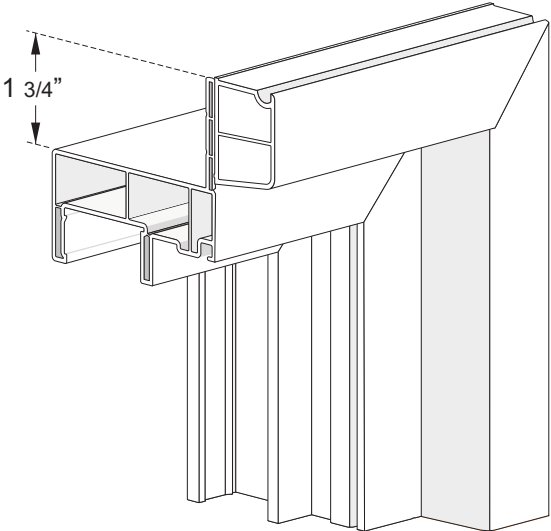

Brickmold

| 1 3/8" |

| 1 1/4" |

9653
 2" BRICK MOLD
 WHITE BC965301
 ALMOND BC965354
 CLAY BC965351
 BRONZE BC965392

9654
 2" BRICK MOLD CAP
 WHITE BC965401
 ALMOND BC965454
 CLAY BC965451
 BRONZE BC965492

1 5/8" BRICKMOLD
 WHITE BC994001
 ALMOND BC994054
 CLAY BC994051
 BRONZE BC994092

OVERALL FINISH SIZE = NET + 4.125"

OVERALL FINISH SIZE = NET + 3.5"