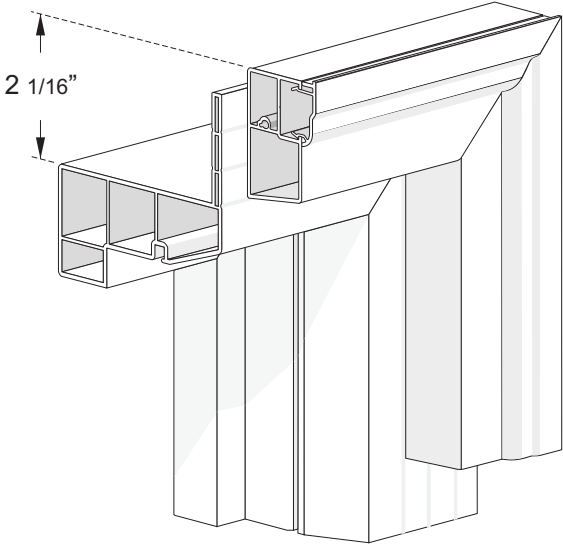

Brickmold

| 1 3/8" |

| 1 1/4" |

9653
 2" BRICK MOLD
 WHITE BC965301
 ALMOND BC965354
 CLAY BC965351
 BRONZE BC965392

9654
 2" BRICK MOLD CAP
 WHITE BC965401
 ALMOND BC965454
 CLAY BC965451
 BRONZE BC965492

1 5/8" BRICKMOLD
 WHITE BC994001
 ALMOND BC994054
 CLAY BC994051
 BRONZE BC994092

OVERALL FINISH SIZE = NET + 4.125"

OVERALL FINISH SIZE = NET + 3.5"