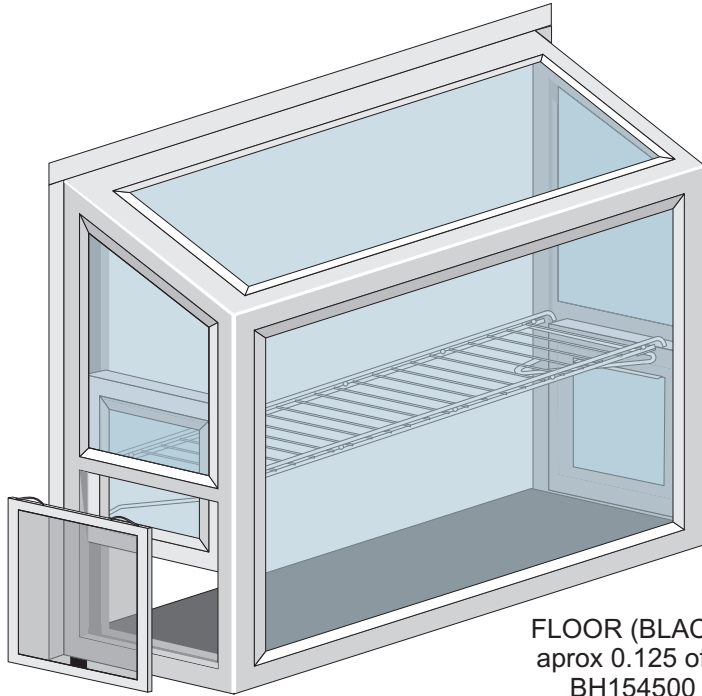

480 Garden Window Parts List

SCREEN
10 1/2" x 13 1/2" NET SIZE
WHITE - BW182101

FLOOR (BLACK)
aprox 0.125 of 1
BH154500

SHELF
WHITE 30" - BH100101
WHITE 42" - BH100201
WHITE 54" - BH100301
WHITE 66" - BH100401

SHELF BRACKET
WHITE - BH118200

NON-STOCK SIZE SHELF
Grill Mesh White - BH204001
Frame 1997/406 - BM188800
Frame screws #8x2 - BF155900

LARGE HOLE PLUG
10mm
WHITE - BH178301

WEEP HOLE COVER
WHITE - BH177301