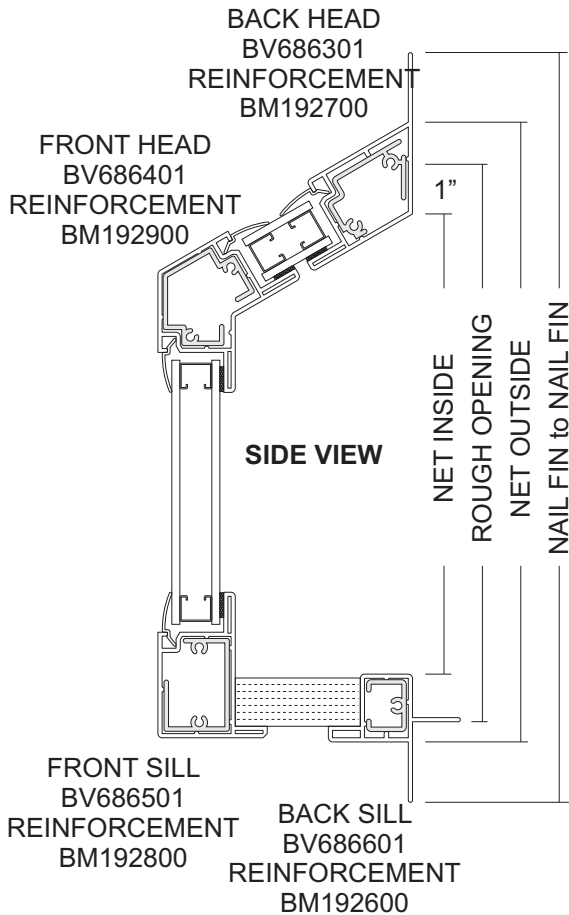

**DP FILLER
(SASH STOP)**
WHITE - BC683001

SETTING BLOCK
MIKRON #6166
BC616601

SWEEP LOCK (RIGHT)
WHITE - BH218701

SWEEP LOCK (LEFT)
WHITE - BH218601

GLAZING BEAD 6177
WHITE - BC617701

BALANCE CAM
BH178100

**SASH
BALANCE**
11-20 - BB110000

TAKE-OUT CLIP
BH111000

GLAZING TAPE
1/16" x 3/8"
GRAY, ACRY
US079210

480 Garden Window Extrusions

7820
FIXED INTERLOCK
WHITE - BV782001
(NO REINFORCEMENT)

7353
SASH INTERLOCK
WHITE - BV735301
REINFORCEMENT
BM194800

FRONT JAMB
BV686801

SIDE SILL
BV686901

7355
SASH STILE
(JAMB & SILL)
WHITE - BV735501

OTHER FRAME DIMENSIONS FROM R/O

WIDTH

NET INSIDE = R/O - 4"
NET OUTSIDE = R/O + 1 1/2"
FIN TO FIN = R/O + 3 13/16"

HEIGHT

NET INSIDE = R/O - 1 5/8"
NET OUTSIDE = R/O + 13/16"
FIN TO FIN = R/O + 3 1/8"