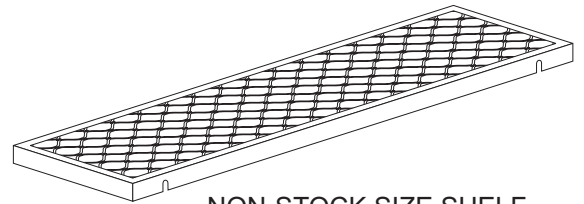

480 Garden Window Parts List

SCREEN
10 1/2" x 13 1/2" NET SIZE
WHITE - BW182101

FLOOR (BLACK)
aprox 0.125 of 1
BH154500

SHELF
WHITE 30" - BH100101
WHITE 42" - BH100201
WHITE 54" - BH100301
WHITE 66" - BH100401

SHELF BRACKET
WHITE - BH118200

NON-STOCK SIZE SHELF
Grill Mesh White - BH204001
Frame 1997/406 - BM188800
Frame screws #8x2 - BF155900

LARGE HOLE PLUG
10mm
WHITE - BH178301

WEEP HOLE COVER
WHITE - BH177301