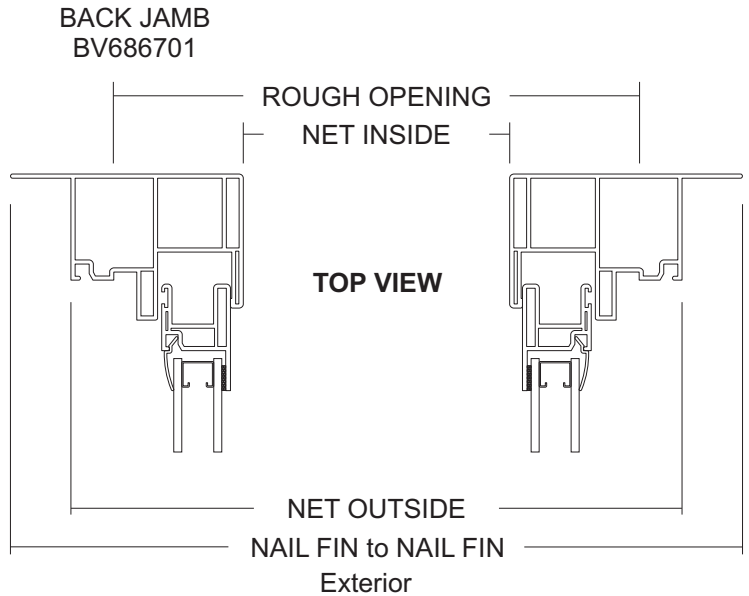

**SASH
BALANCE**
11-20 - BB110000

TAKE-OUT CLIP
BH111000

GLAZING TAPE
1/16" x 3/8"
GRAY, ACRY
US079210

480 Garden Window Extrusions

7820
FIXED INTERLOCK
WHITE - BV782001
(NO REINFORCEMENT)

7353
SASH INTERLOCK
WHITE - BV735301
REINFORCEMENT
BM194800

FRONT JAMB
BV686801

SIDE SILL
BV686901

7355
SASH STILE
(JAMB & SILL)
WHITE - BV735501

OTHER FRAME DIMENSIONS FROM R/O

WIDTH

NET INSIDE = R/O - 4"
NET OUTSIDE = R/O + 1 1/2"
FIN TO FIN = R/O + 3 13/16"

HEIGHT

NET INSIDE = R/O - 1 5/8"
NET OUTSIDE = R/O + 13/16"
FIN TO FIN = R/O + 3 1/8"