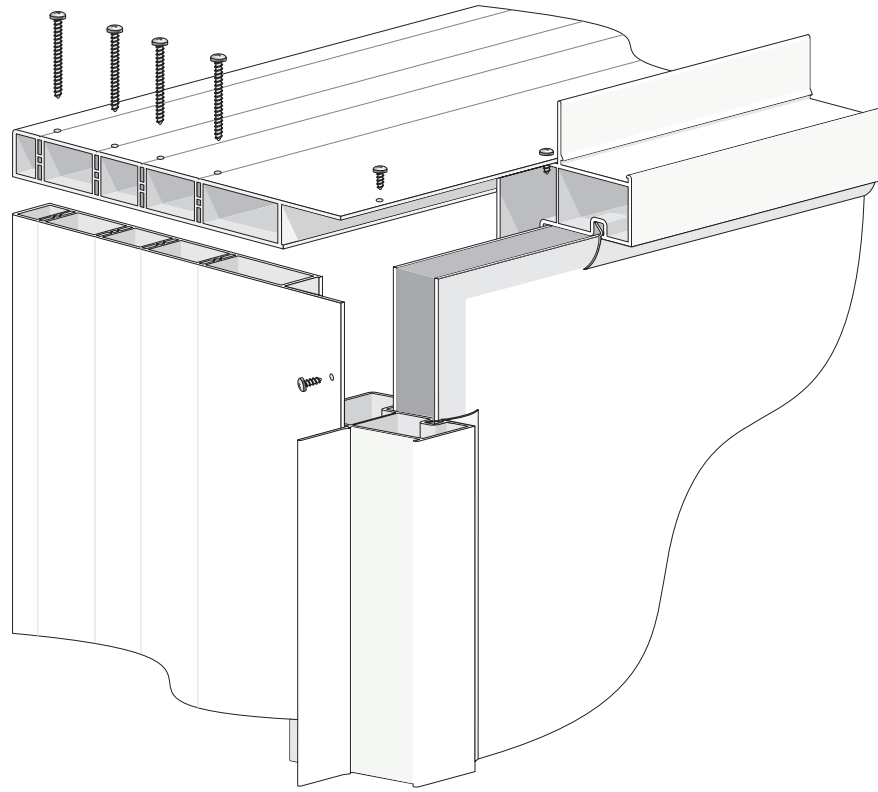

# Jamb Liners

280/580 w/ 6 9/16" JAMB EXTENDER

280/580 w/ 6 9/16" WOOD LINER

780 w/ 6 9/16" JAMB EXTENDER

780 w/ 6 9/16" WOOD LINER

680 CASEMENT/AWNING  
w/ 6 9/16" JAMB EXTENDER

680 CASEMENT/AWNING  
w/ 6 9/16" WOOD LINER

170 JAMB EXTENDER  
5/8" DRYWALL RETURN  
WHITE - BC-749801

170 5/8" DRYWALL RETURN APPLICATION

Jamb assembly screw  
locate through pre-drilled holes

Jamb installation to window screw