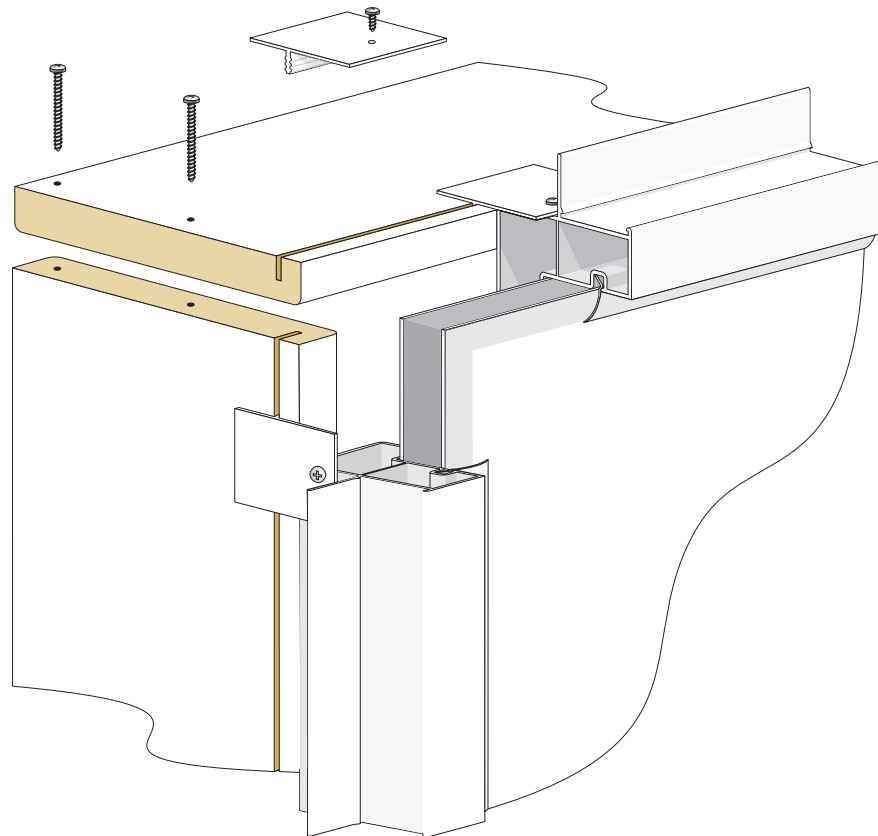

# Jamb Liners

280/580 w/ 6 9/16" JAMB EXTENDER

280/580 w/ 6 9/16" WOOD LINER

780 w/ 6 9/16" JAMB EXTENDER

780 w/ 6 9/16" WOOD LINER

680 CASEMENT/AWNING  
w/ 6 9/16" JAMB EXTENDER

680 CASEMENT/AWNING  
w/ 6 9/16" WOOD LINER

170 JAMB EXTENDER  
5/8" DRYWALL RETURN  
WHITE - BC-749801

170 5/8" DRYWALL RETURN APPLICATION

Jamb assembly screw  
locate through pre-drilled holes

Jamb installation to window screw