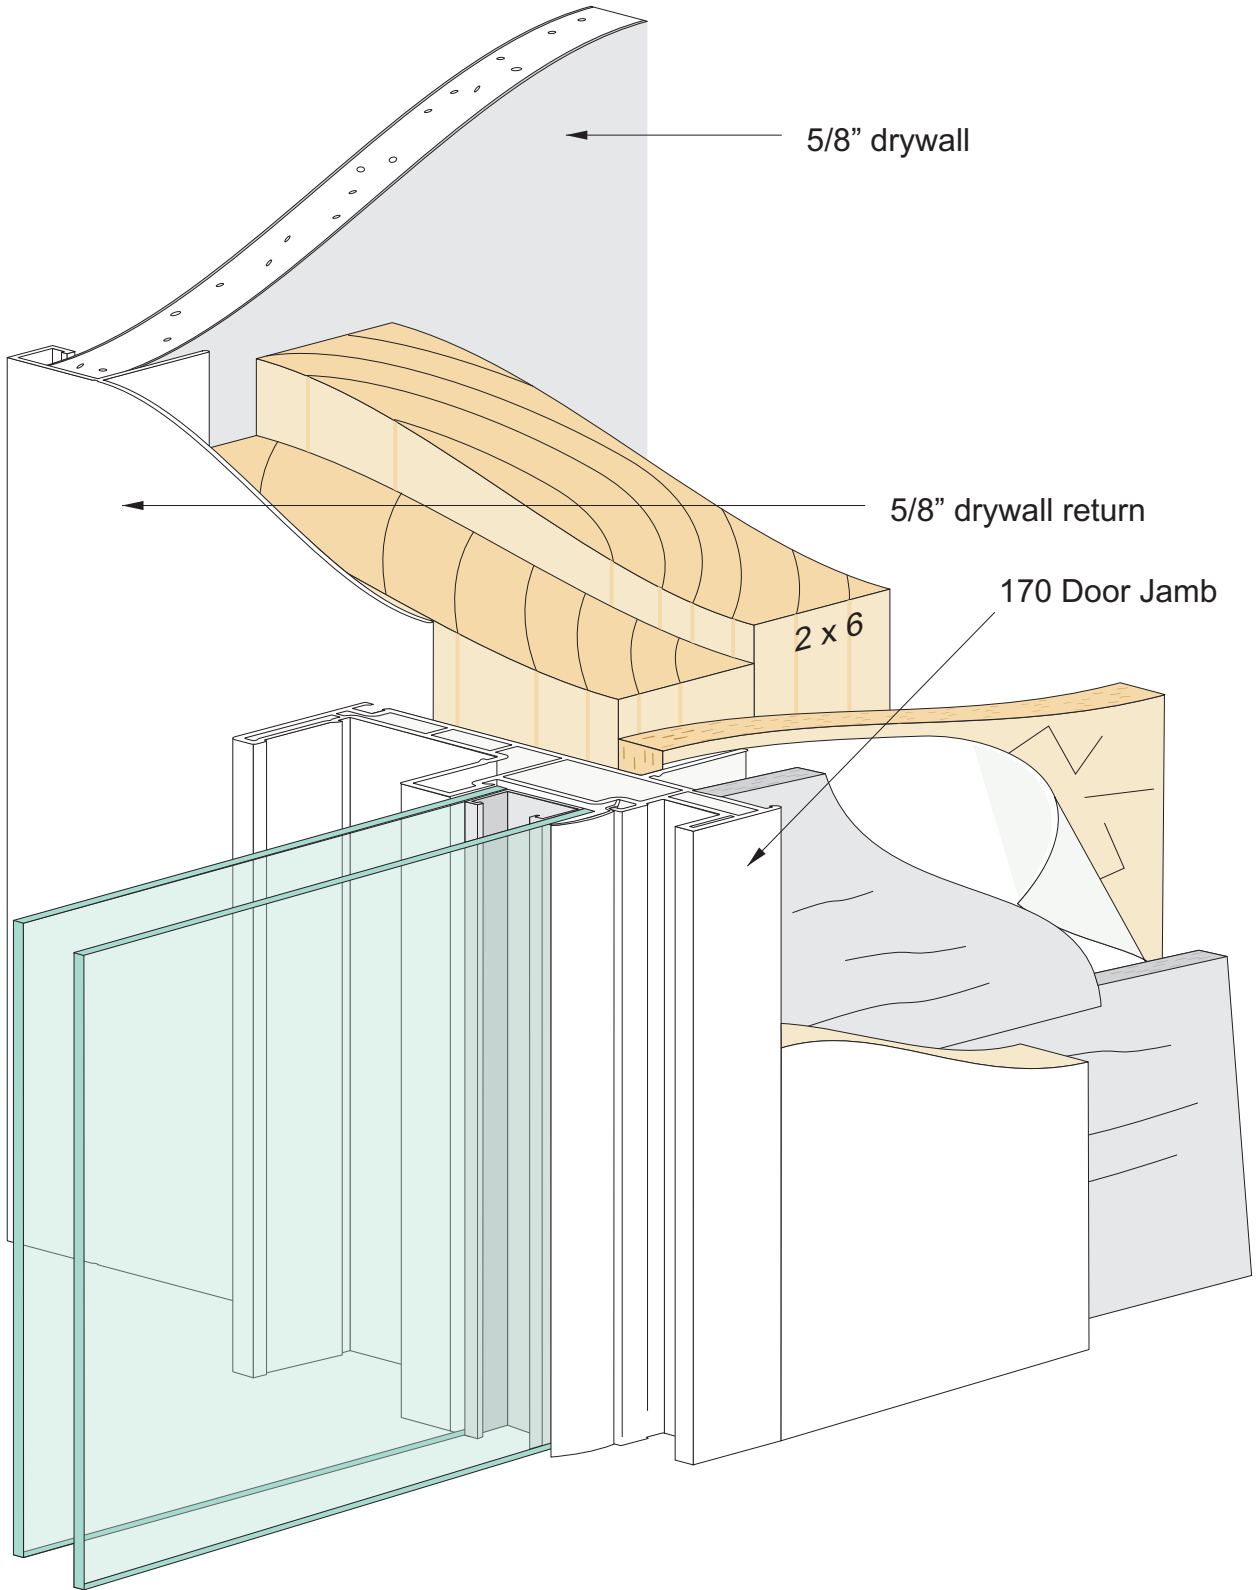

# Jamb Liners

280/580 w/ 6 9/16" JAMB EXTENDER

280/580 w/ 6 9/16" WOOD LINER

780 w/ 6 9/16" JAMB EXTENDER

780 w/ 6 9/16" WOOD LINER

680 CASEMENT/AWNING  
w/ 6 9/16" JAMB EXTENDER

680 CASEMENT/AWNING  
w/ 6 9/16" WOOD LINER

170 JAMB EXTENDER  
5/8" DRYWALL RETURN  
WHITE - BC-749801

170 5/8" DRYWALL RETURN APPLICATION

Jamb assembly screw  
locate through pre-drilled holes

Jamb installation to window screw