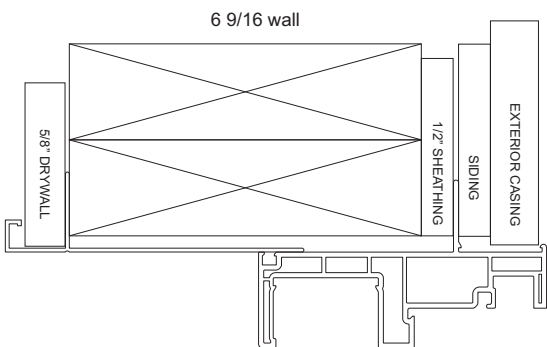

# Jamb Liners

280/580 w/ 6 9/16" JAMB EXTENDER

280/580 w/ 6 9/16" WOOD LINER

780 w/ 6 9/16" JAMB EXTENDER

780 w/ 6 9/16" WOOD LINER

680 CASEMENT/AWNING  
w/ 6 9/16" JAMB EXTENDER

680 CASEMENT/AWNING  
w/ 6 9/16" WOOD LINER