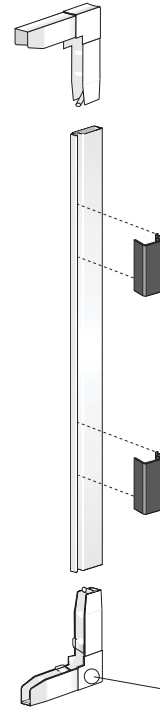

280 Horizontal Slider Component Identification

WEEP HOLE COVER

CAM LOCK

KEEPER

SASH ANTI-LIFT

WHEEL CARRIAGE
Adjustable Brass Rollers

P.A.L / EURO LOCK COVER

EURO KEEPER

280 Horizontal Slider Parts List

CAM LOCK (LEFT) XO
 WHITE - 677241K8
 BH295001
 ALMOND - 677241K29
 BH295054
 CLAY - 677241K17
 BH295051

CAM LOCK (RIGHT) OX
 WHITE - 677240K8
 BH294901
 ALMOND - 677240K29
 BH294954
 CLAY - 677240K17
 BH294951

SASH STOP SCREW
WHEEL CARRIAGE (80 ser)
#8x3/8" Phil,Pan
WHITE - BF208201
ALMOND - BF208254
CLAY - BF208251

FRAME INTERLOCK SCREW
W/ rubber washer
8X212.TR.SQ.SS.18-8
BF156000

280 / 580 Series Window Screen

1/4" CORNER SPRING
BX118700

7/16" x 3/4"
SCREEN FRAME
WHITE - BX104901
ALMOND - BX104954
CLAY - BX104951
BRONZE - BX104892

VINYL PULL TAB
BX105470

7/16" CORNER
WHITE - BX104601
ALMOND - BX104654
CLAY - BX104651
BRONZE - BX104692