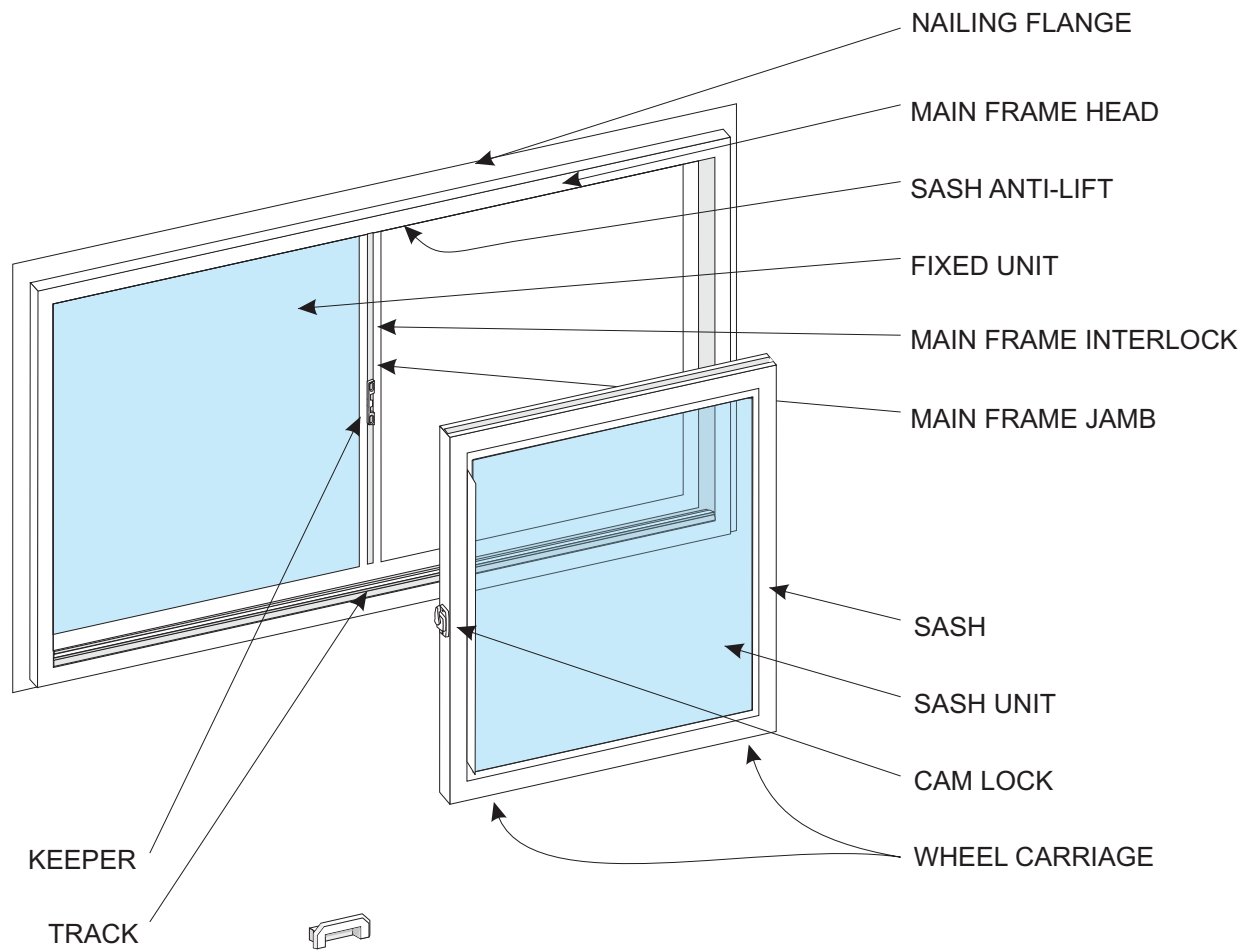

280 Horizontal Slider Component Identification

WEEP HOLE COVER

CAM LOCK

KEEPER

SASH ANTI-LIFT

WHEEL CARRIAGE
Adjustable Brass Rollers

P.A.L / EURO LOCK COVER

EURO KEEPER